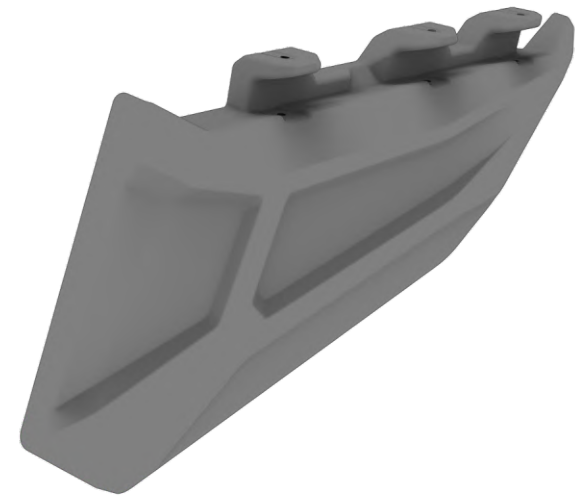

www.tsstbox.com