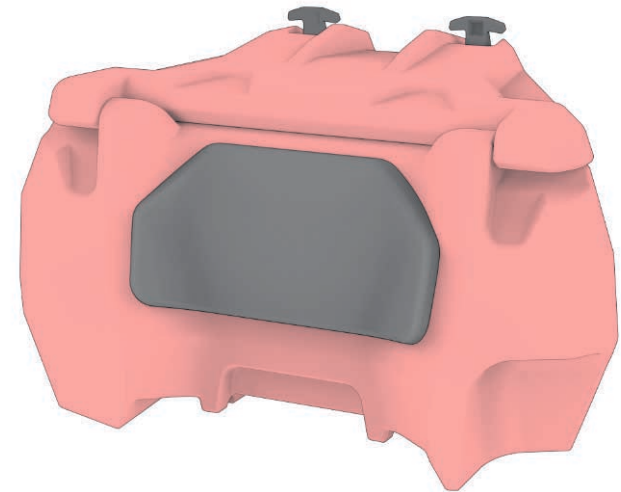

www.tssstbox.com