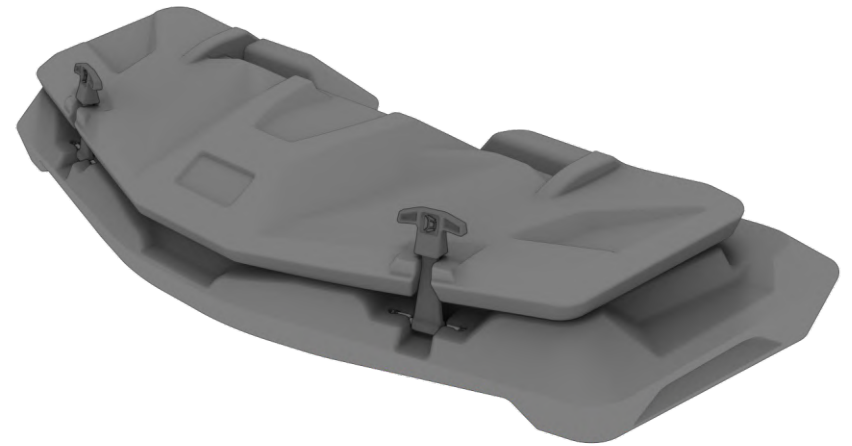

www.tstbox.com