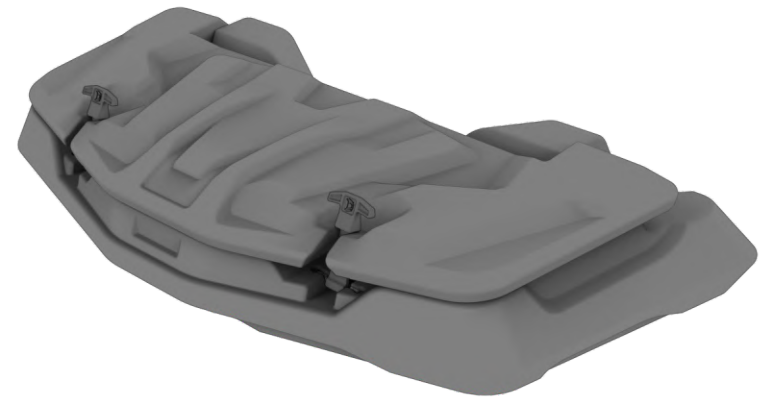

Phone: +7 (981) 89-86-213

Email: sales@tssstbox.com

www.tssstbox.com

TESSERACT
**BRP OUTLANDER
MAX 650**