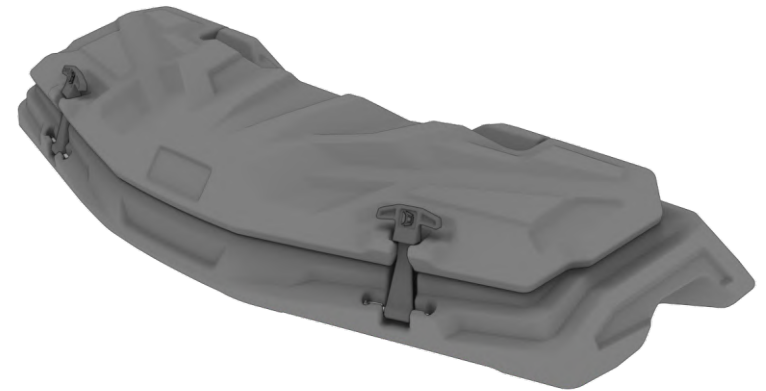

www.tsstbox.com