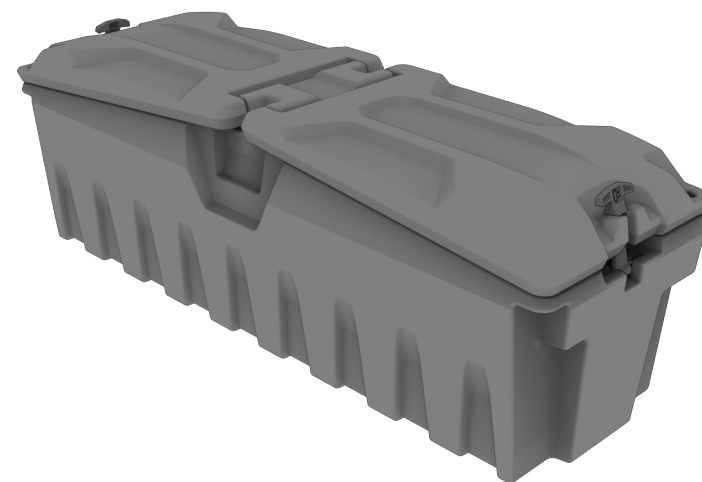

FIND HIGH QUALITY REAR AND FRONT CARGO BOXES TO TRICK OUT YOUR ATV, UTV AND SNOWMOBILE!

Tesseract provides an immense choice of ATV accessories such as cargo boxes and jerry cans. Great exterior view of the gear will make your ATV look amazing. We offer rear and front cargo boxes of high quality for many ATV, UTV and snowmobile models. First we think about comfort of the rider, that's why we decided to create not a universal but supreme product.