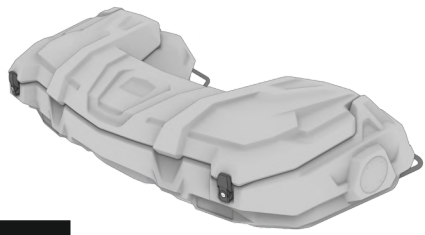

BOX ONLY

BOX+JERRY CANS