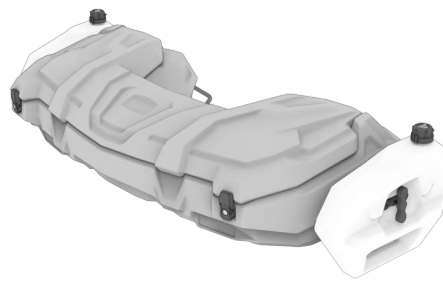

BOX ONLY

BOX+JERRY CANS