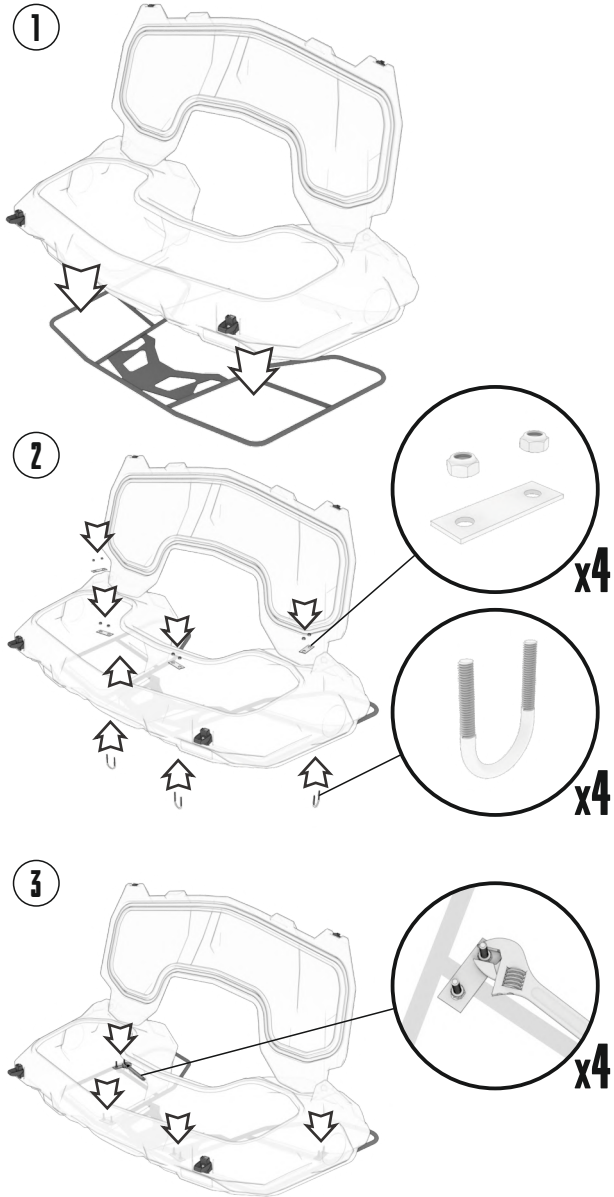

BOX ONLY

BOX+JERRY CANS