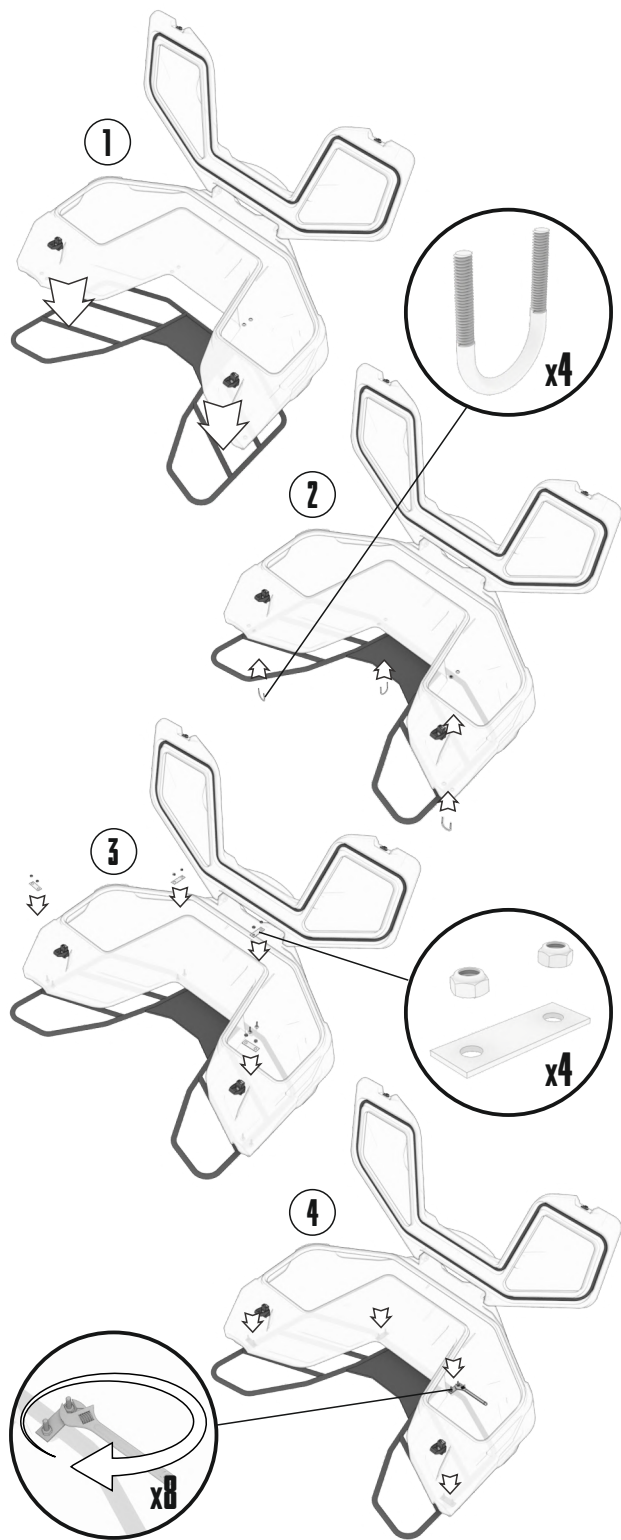

BOX ONLY

BOX+JERRY CANS