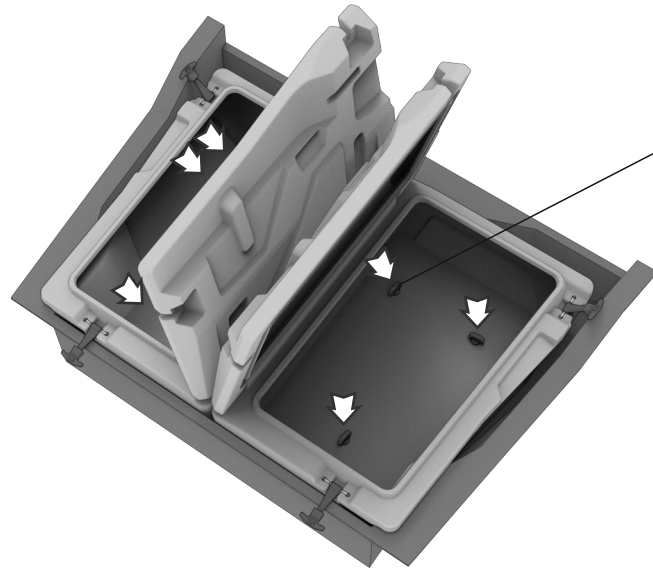

FIND HIGH QUALITY REAR AND FRONT CARGO BOXES TO TRICK OUT YOUR ATV, UTV AND SNOWMOBILE!

Tesseract provides an immense choice of ATV accessories such as cargo boxes and jerry cans. Great exterior view of the gear will make your ATV look amazing. We offer rear and front cargo boxes of high quality for many ATV, UTV and snowmobile models. First we think about comfort of the rider, that's why we decided to create not a universal but supreme product.

2

4

x6