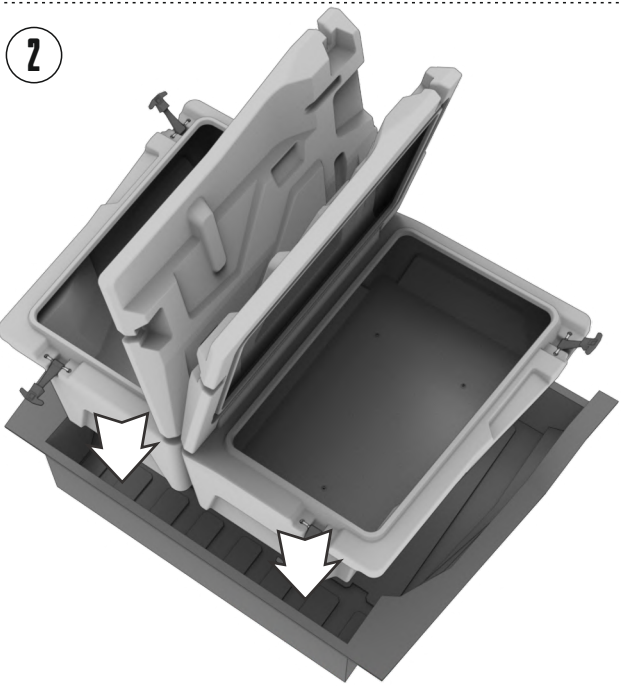

FIND HIGH QUALITY REAR AND FRONT CARGO BOXES TO TRICK OUT YOUR ATV, UTV AND SNOWMOBILE!

Tesseract provides an immense choice of ATV accessories such as cargo boxes and jerry cans. Great exterior view of the gear will make your ATV look amazing. We offer rear and front cargo boxes of high quality for many ATV, UTV and snowmobile models. First we think about comfort of the rider, that's why we decided to create not a universal but supreme product.

2

4

x6