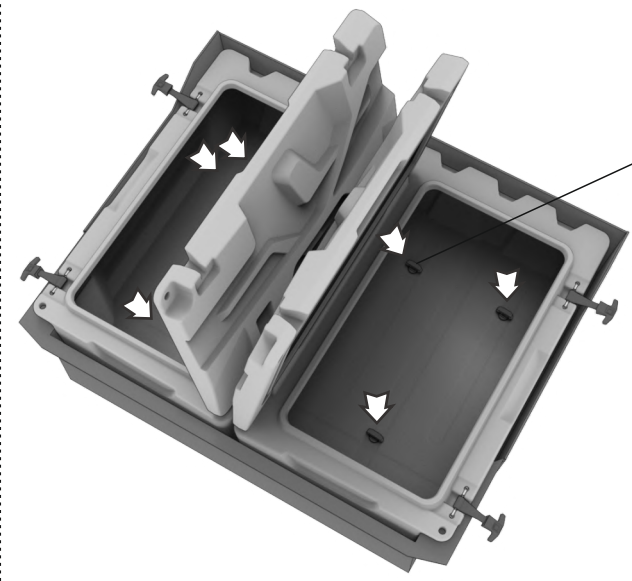

## FIND HIGH QUALITY REAR AND FRONT CARGO BOXES TO TRICK OUT YOUR ATV, UTV AND SNOWMOBILE!

Tesseract provides an immense choice of ATV accessories such as cargo boxes and jerry cans. Great exterior view of the gear will make your ATV look amazing. We offer rear and front cargo boxes of high quality for many ATV, UTV and snowmobile models. First we think about comfort of the rider, that's why we decided to create not a universal but supreme product.

2

4

x6