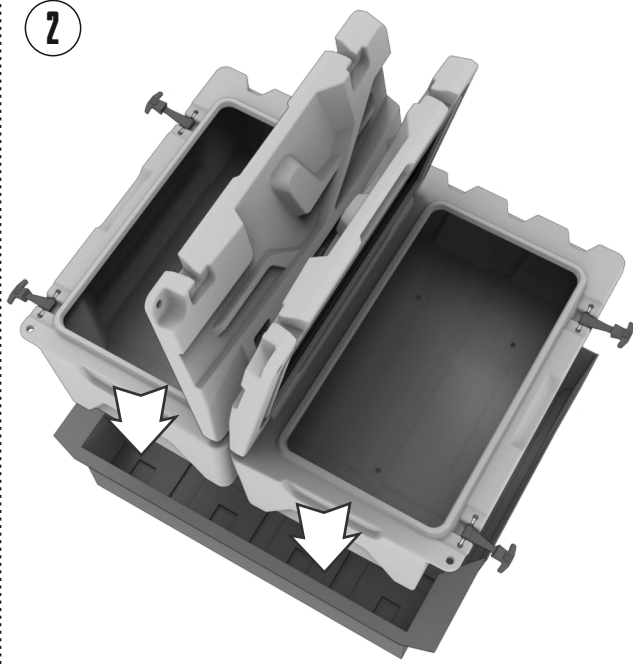

## FIND HIGH QUALITY REAR AND FRONT CARGO BOXES TO TRICK OUT YOUR ATV, UTV AND SNOWMOBILE!

Tesseract provides an immense choice of ATV accessories such as cargo boxes and jerry cans. Great exterior view of the gear will make your ATV look amazing. We offer rear and front cargo boxes of high quality for many ATV, UTV and snowmobile models. First we think about comfort of the rider, that's why we decided to create not a universal but supreme product.

2

4

x6