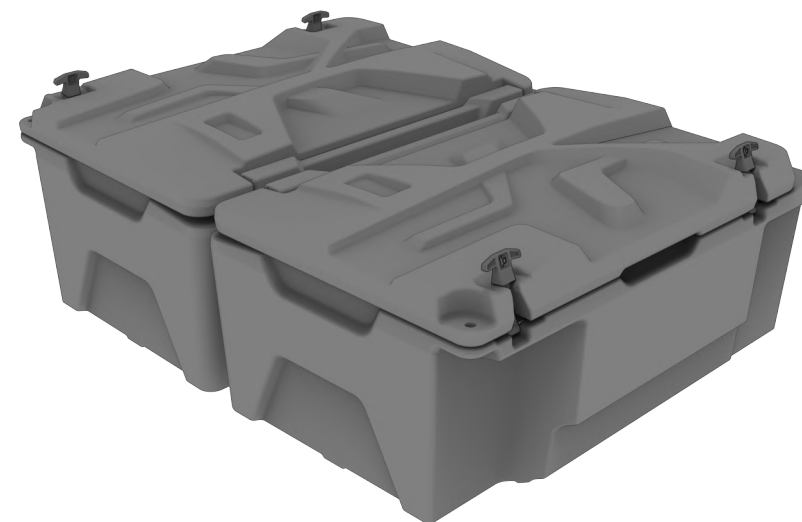

## FIND HIGH QUALITY REAR AND FRONT CARGO BOXES TO TRICK OUT YOUR ATV, UTV AND SNOWMOBILE!

Tesseract provides an immense choice of ATV accessories such as cargo boxes and jerry cans. Great exterior view of the gear will make your ATV look amazing. We offer rear and front cargo boxes of high quality for many ATV, UTV and snowmobile models. First we think about comfort of the rider, that's why we decided to create not a universal but supreme product.

2

4

x6