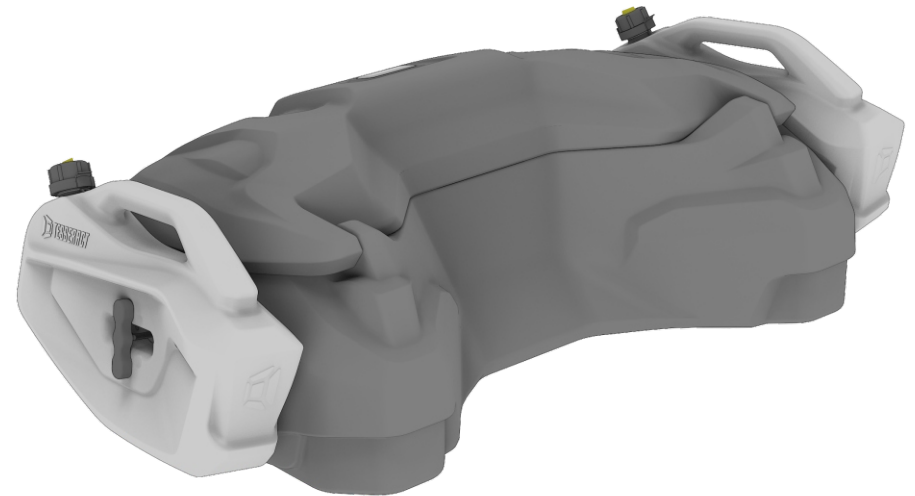

www.tssstbox.com