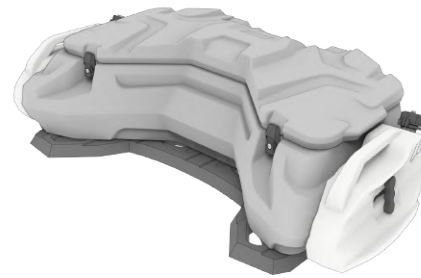

BOX+JERRY CANS