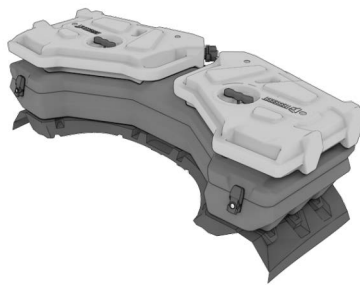

BOX ONLY

BOX+JERRY CANS

TESSERACT
HIGH LIFTER 1000