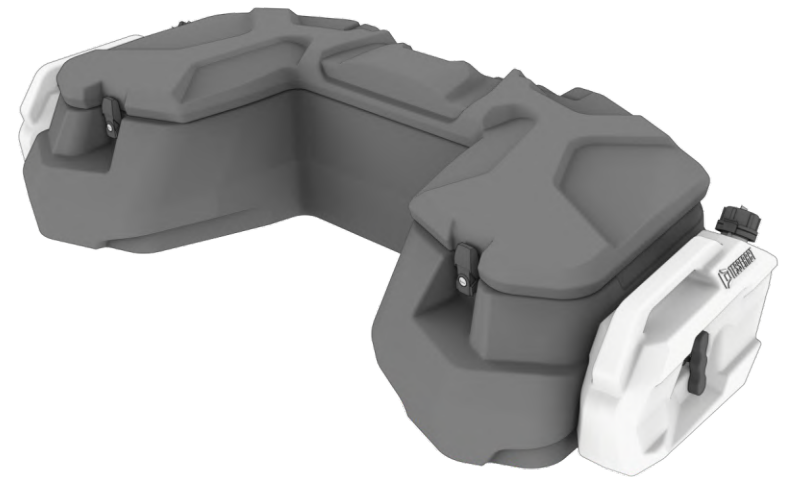

www.tssstbox.com