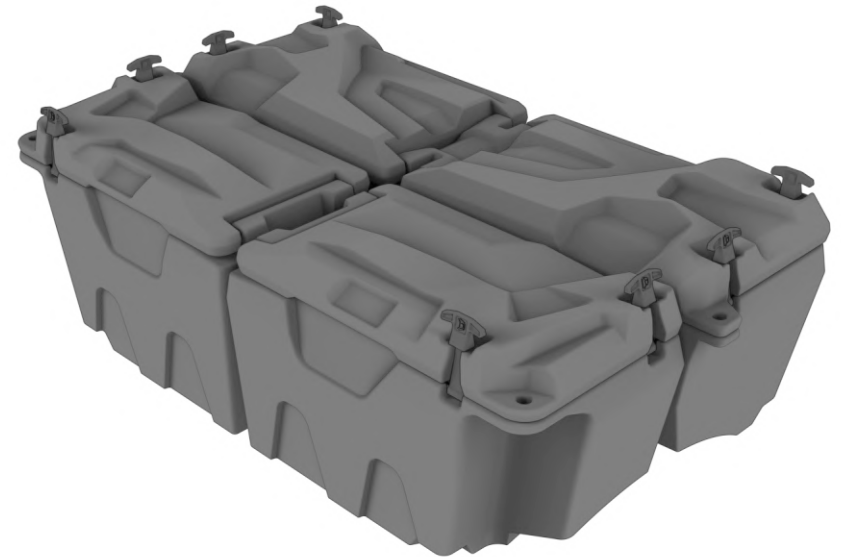

www.tstbox.com